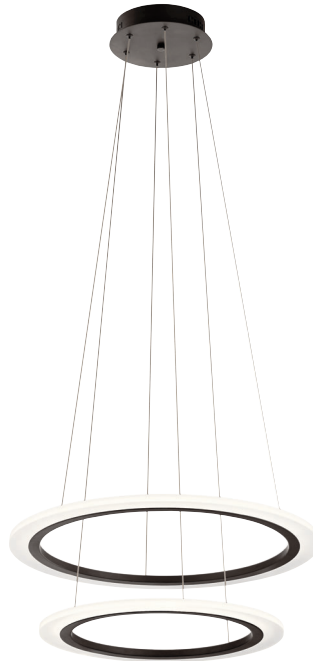

A | 83987

Position rings straight  
or at angles.

B | 83988

Position rings straight  
or at angles.

C | 83989

HYVO™

Bronze  
Matte White Acrylic

	MODEL	DESCRIPTION	LED K	DELIVERED LUMENS	DIMMABLE	DIMENSIONS
A	83987	Chandelier 3Lt LED	3000K	5200	Yes	32.75"W x 0.75"H
B	83988	Chandelier 2Lt LED	3000K	3000	Yes	25"W x 0.75"H
C	83989	Pendant LED	3000K	1300	Yes	19.5"W x 0.75"H