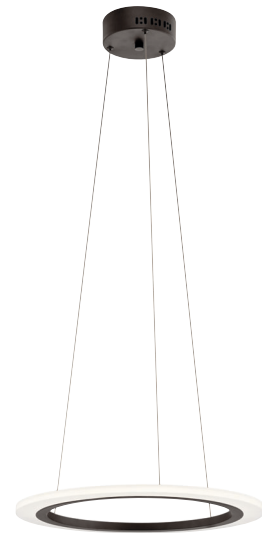

A | 83987

Position rings straight  
or at angles.

B | 83988

Position rings straight  
or at angles.

C | 83989

HYVO™

Bronze  
Matte White Acrylic

	MODEL	DESCRIPTION	LED K	DELIVERED LUMENS	DIMMABLE	DIMENSIONS
A	83987	Chandelier 3Lt LED	3000K	5200	Yes	32.75"W x 0.75"H
B	83988	Chandelier 2Lt LED	3000K	3000	Yes	25"W x 0.75"H
C	83989	Pendant LED	3000K	1300	Yes	19.5"W x 0.75"H